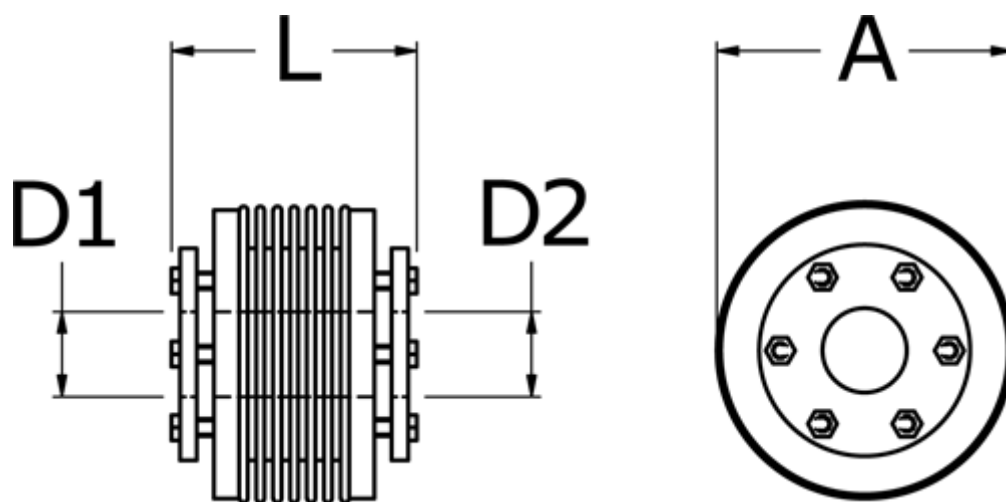

# Data Sheet

Article number: 3330500300611515

Description: Bellow coupling type 5 size30  
Length 61 mm, bore 15/15 mm

## Measures

A	= 56
D1	= 15
D2	= 15
L	= 61
Nom. torque NM (Tkn)	= 30